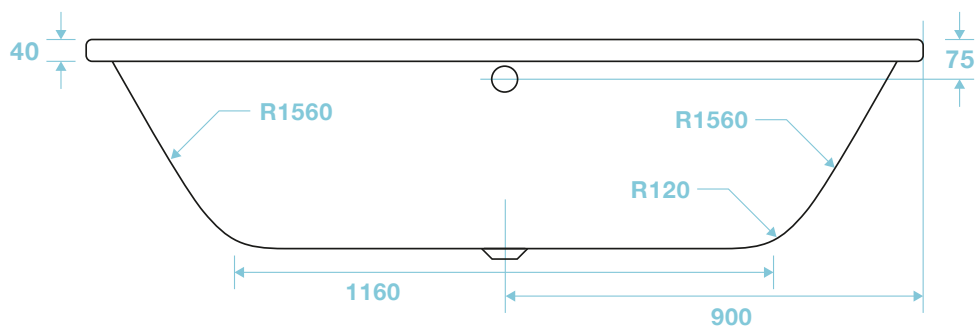

Londra Series

1800 x 800 Bath - Double Ended

TISSINO

Designed to Inspire
Made to Experience

TISSINO

T 0345 582 8000
E info@tissino.co.uk
W tissino.co.uk

2 Lyncastle Road
Appleton Thorn
Warrington WA4 4SN