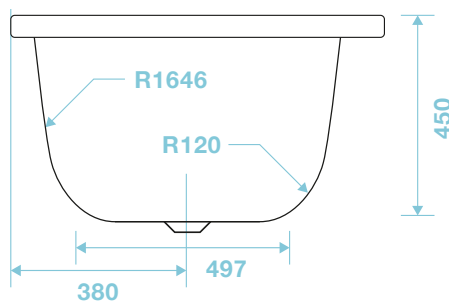

Londra Series

1800 x 800 Bath - Double Ended

TISSINO

Designed to Inspire
Made to Experience

TISSINO

T 0345 582 8000
E info@tissino.co.uk
W tissino.co.uk

2 Lyncastle Road
Appleton Thorn
Warrington WA4 4SN