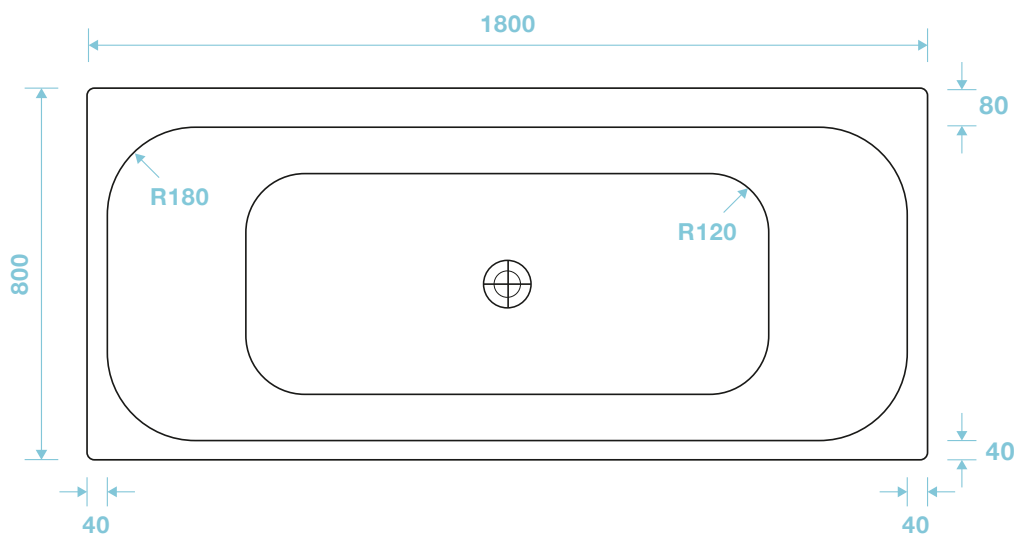

Londra Series

1800 x 800 Bath - Double Ended

TISSINO

Designed to Inspire
Made to Experience

TISSINO

T 0345 582 8000
E info@tissino.co.uk
W tissino.co.uk

2 Lyncastle Road
Appleton Thorn
Warrington WA4 4SN