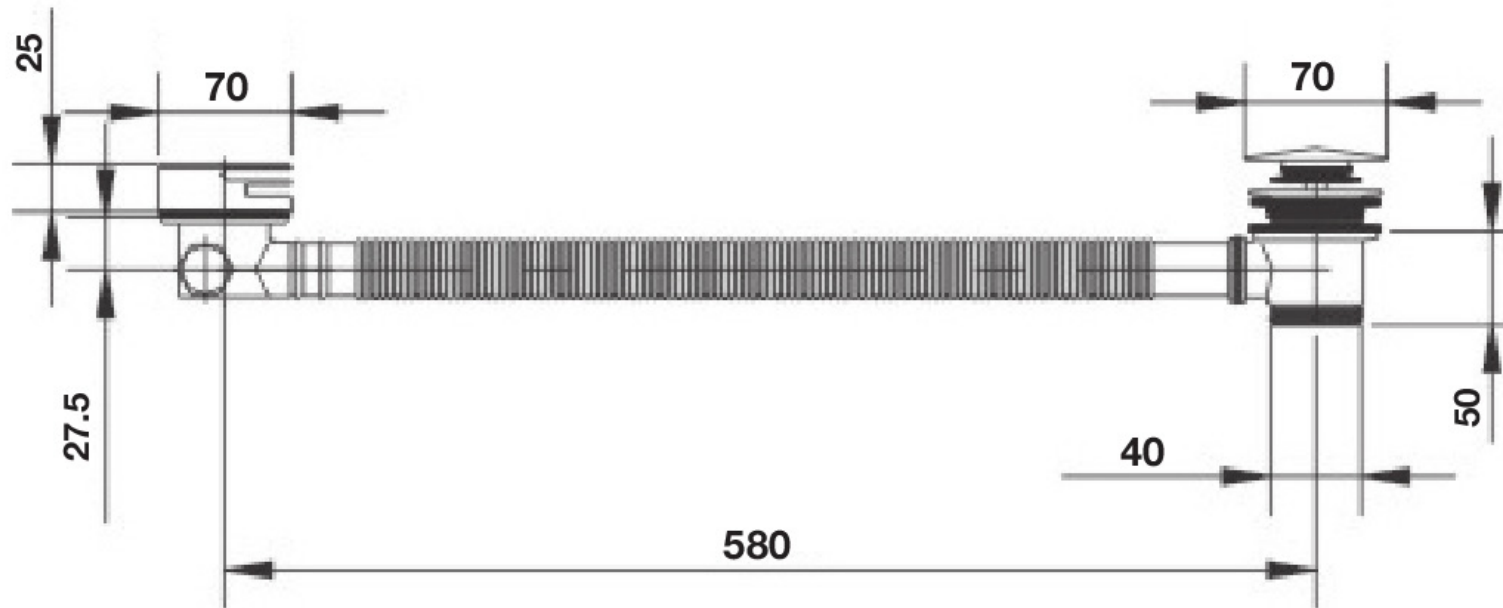

## Alek Round Bath Filler With Clicker Waste and Overflow

**tissino**

Designed to Inspire  
Made to Experience

**tissino**

T 0345 582 8000  
E [info@tissino.co.uk](mailto:info@tissino.co.uk)  
W [tissino.co.uk](http://tissino.co.uk)