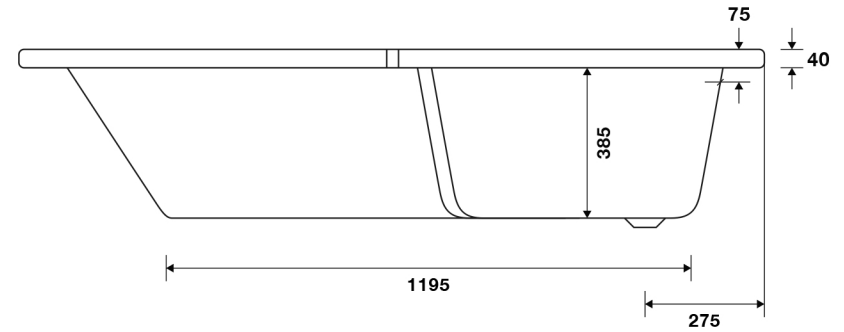

Lorenzo Series

Premium Right Hand Showerbath 1700 x 700-850

TISSINO

Designed to Inspire
Made to Experience

TISSINO

T 0345 582 8000
E info@tissino.co.uk
W tissino.co.uk

2 Lyncastle Road
Appleton Thorn
Warrington WA4 4SN