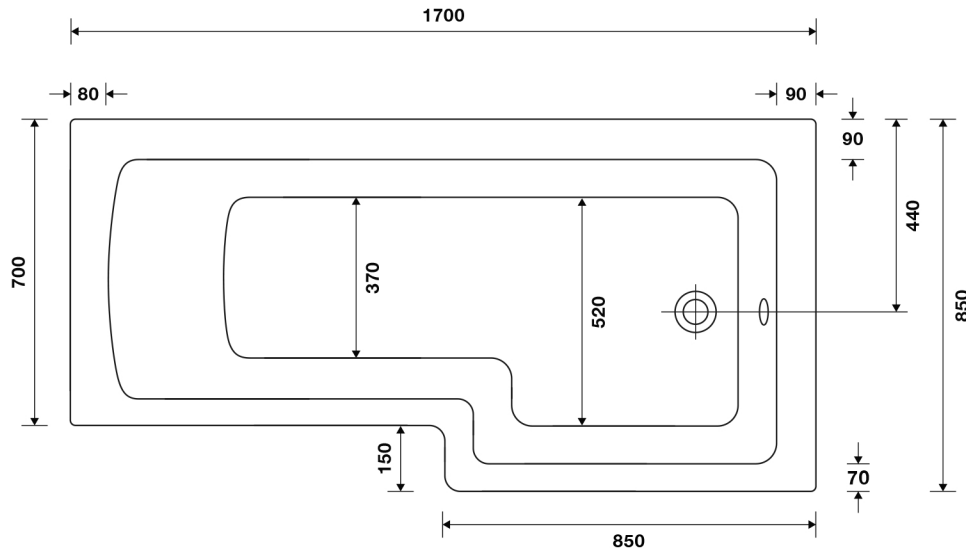

Lorenzo Series

Premium Right Hand Showerbath 1700 x 700-850

TISSINO

Designed to Inspire
Made to Experience

TISSINO

T 0345 582 8000
E info@tissino.co.uk
W tissino.co.uk

2 Lyncastle Road
Appleton Thorn
Warrington WA4 4SN