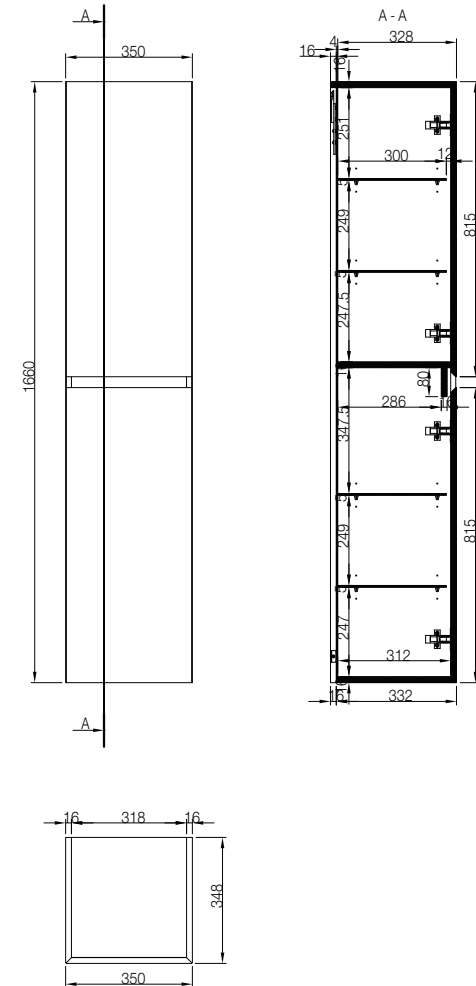

PRODUCT DATASHEET

Mozzano tall storage unit

tissino

Designed to Inspire
Made to Experience

A range of wall-hung basin cabinets, available in a range of colours.

TECHNICAL DRAWING

PRODUCT DETAILS

Finishes	Cabinet	Matt lacquer, Gloss lacquer
Dimensions	Height	1660 mm
	Width	350 mm
	Depth	332 mm
Material	18 mm MDF	
Door hinges	Blum; soft close	
Shelves	Grey glass	
Weight	31 kg	
Warranty	10 years	
Codes	Matt Grey	TMZ-201-MG
	Soft Taupe	TMZ-201-ST
	Matt White	TMZ-201-MW
	Gloss White	TMZ-201-GW
	Midnight Blue	TMZ-201-BU
	Dark Sage Green	TMZ-201-SG