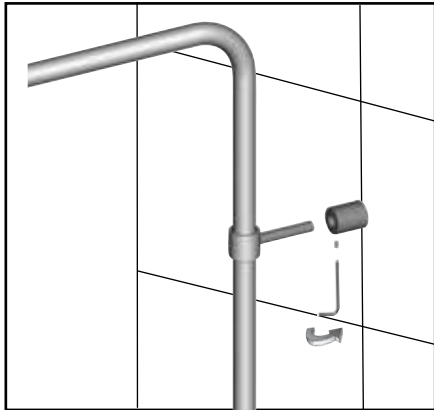

*SUGGESTED SIZE

1

2

3

4

5

TPRIM
0219

Parina Brassware
Parina Rubineti

Installation Manual

Parina Shower Column Matt Black

TPR-508-MN

TISSINO

Designed to Inspire
Made to Experience