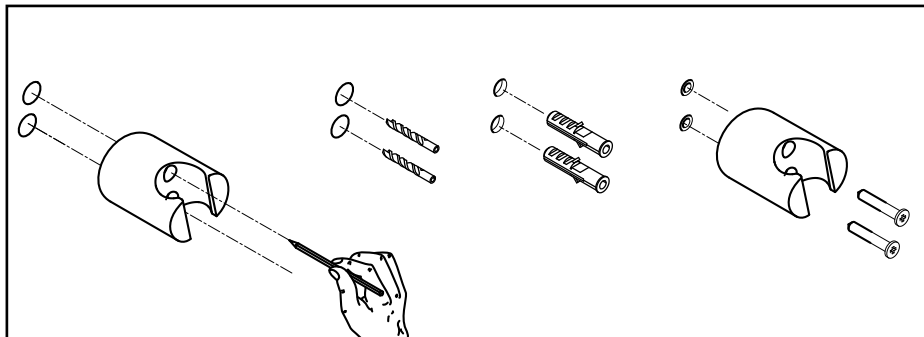

*SUGGESTED SIZE

1

2

3

4

5

TPRIM
0219

Parina Brassware
Parina Rubineti

Installation Manual

Parina Shower Column Matt Black

TPR-508-MN

TISSINO

Designed to Inspire
Made to Experience