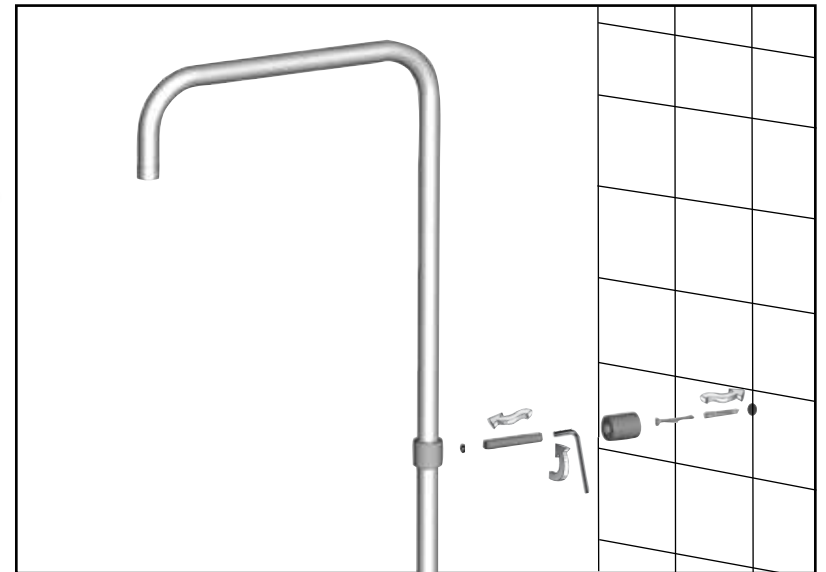

*SUGGESTED SIZE

1

2

3

4

5

TPRIM
0219

Parina Brassware
Parina Rubineti

Installation Manual

Parina Shower Column Matt Black

TPR-508-MN

TISSINO

Designed to Inspire
Made to Experience