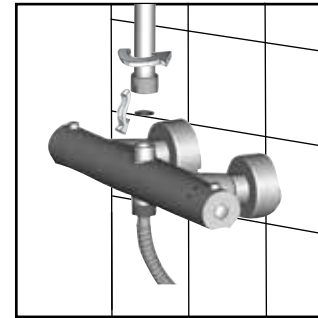

*SUGGESTED SIZE

1

2

3

4

5

TPRIM
0219

Parina Brassware
Parina Rubineti

Installation Manual

Parina Shower Column Matt Black

TPR-508-MN

TISSINO

Designed to Inspire
Made to Experience