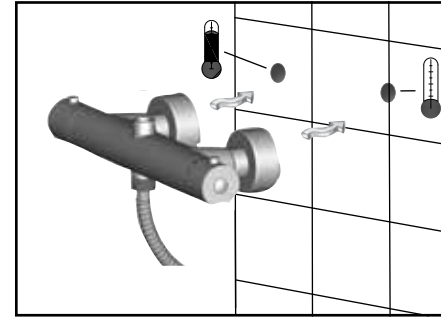

*SUGGESTED SIZE

1

2

3

4

5

TPRIM
0219

Parina Brassware
Parina Rubineti

Installation Manual

Parina Shower Column Matt Black

TPR-508-MN

TISSINO

Designed to Inspire
Made to Experience