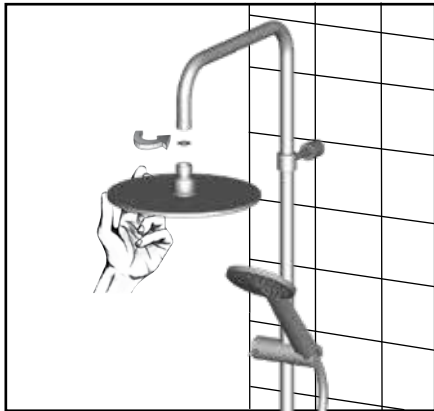

*SUGGESTED SIZE

1

2

3

4

5

TPRIM
0219

Parina Brassware
Parina Rubineti

Installation Manual

Parina Shower Column Matt Black

TPR-508-MN

TISSINO

Designed to Inspire
Made to Experience