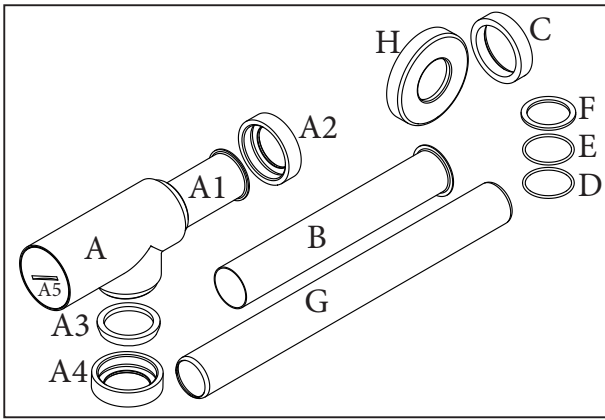

TPRIM
0818

Installation Manual

Parina Bottle Trap

TPR-106-CP - Chrome
TPR-106-MN - Matt Black

Parina Brassware
Parina Rubineti

TISSINO

Designed to Inspire
Made to Experience

1