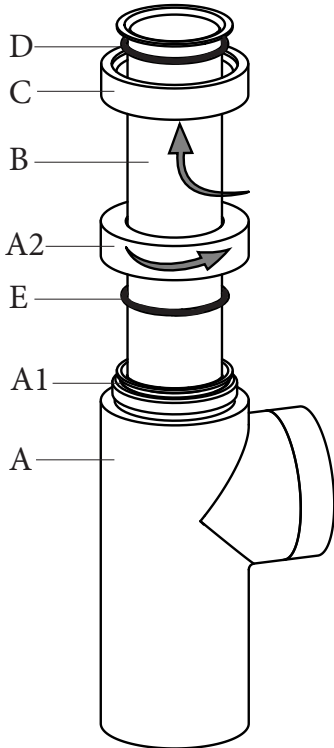

TPRIM
0818

Installation Manual

Parina Bottle Trap

TPR-106-CP - Chrome
TPR-106-MN - Matt Black

Parina Brassware
Parina Rubineti

TISSINO

Designed to Inspire
Made to Experience

1