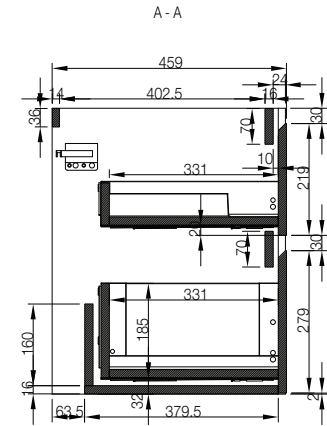

TECHNICAL DRAWING

tissino

Lyncastle Road, Appleton Thorn, Warrington WA4 4SN

info@tissino.co.uk

+44 (0) 345 582 8000

tissino.co.uk

YOUR BATHROOM
MADE BEAUTIFUL