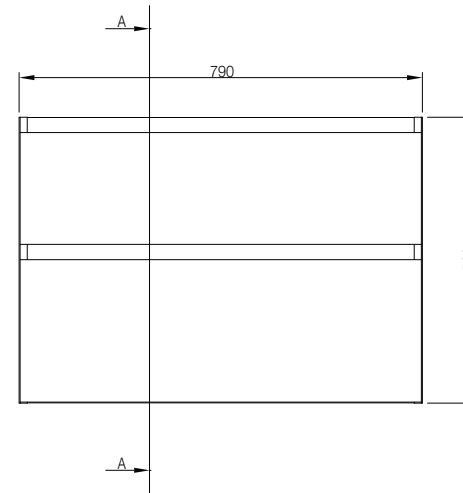

TECHNICAL DRAWING

tissino

Lyncastle Road, Appleton Thorn, Warrington WA4 4SN

info@tissino.co.uk

+44 (0) 345 582 8000

tissino.co.uk

YOUR BATHROOM
MADE BEAUTIFUL