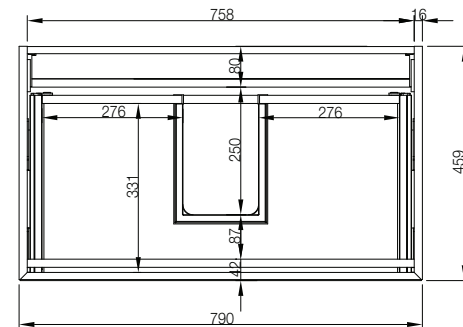

TECHNICAL DRAWING

tissino

Lyncastle Road, Appleton Thorn, Warrington WA4 4SN

info@tissino.co.uk

+44 (0) 345 582 8000

tissino.co.uk

YOUR BATHROOM
MADE BEAUTIFUL