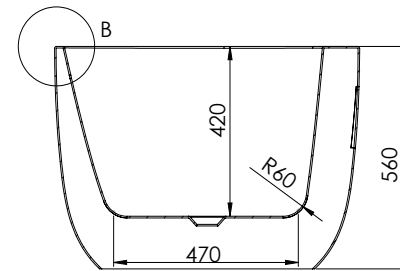

Tanaro With Ledge Series

Freestanding Acrylic Bath

1680 x 780mm

TTN-011

TISSINO

Designed to Inspire
Made to Experience

TISSINO

T 0345 582 8000
E info@tissino.co.uk
W tissino.co.uk

2 Lyncastle Road
Appleton Thorn
Warrington WA4 4SN

We reserve the right to
change this information
without prior notice