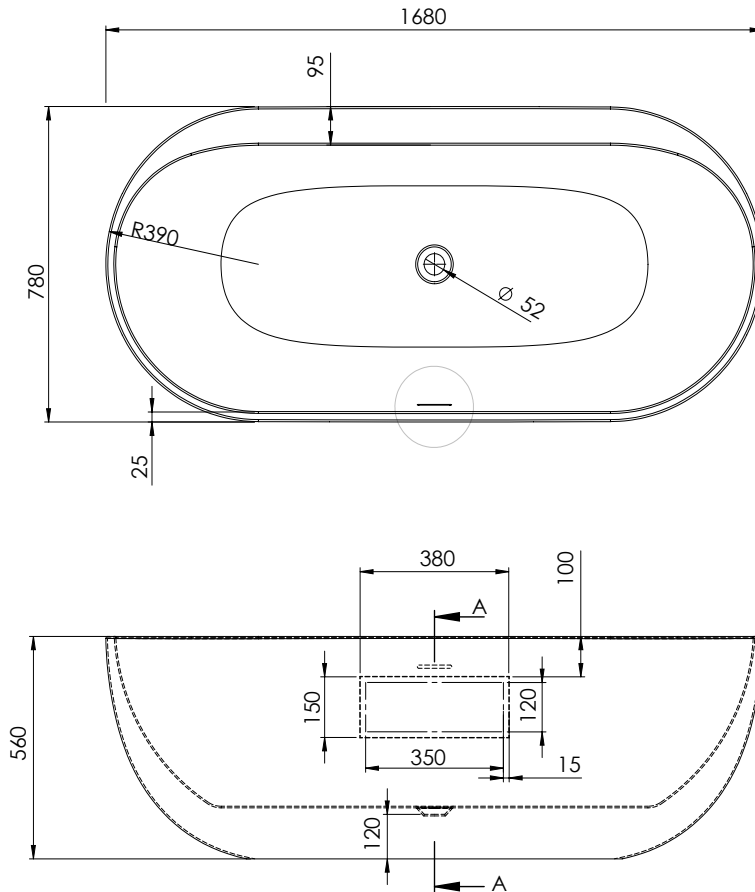

Tanaro With Ledge Series

Freestanding Acrylic Bath

1680 x 780mm

TTN-011

TISSINO

Designed to Inspire
Made to Experience

TISSINO

T 0345 582 8000
E info@tissino.co.uk
W tissino.co.uk

2 Lyncastle Road
Appleton Thorn
Warrington WA4 4SN

We reserve the right to
change this information
without prior notice