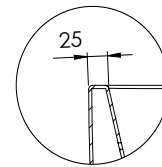

Tanaro With Ledge Series

Freestanding Acrylic Bath

1680 x 780mm

TTN-011

TISSINO

Designed to Inspire
Made to Experience