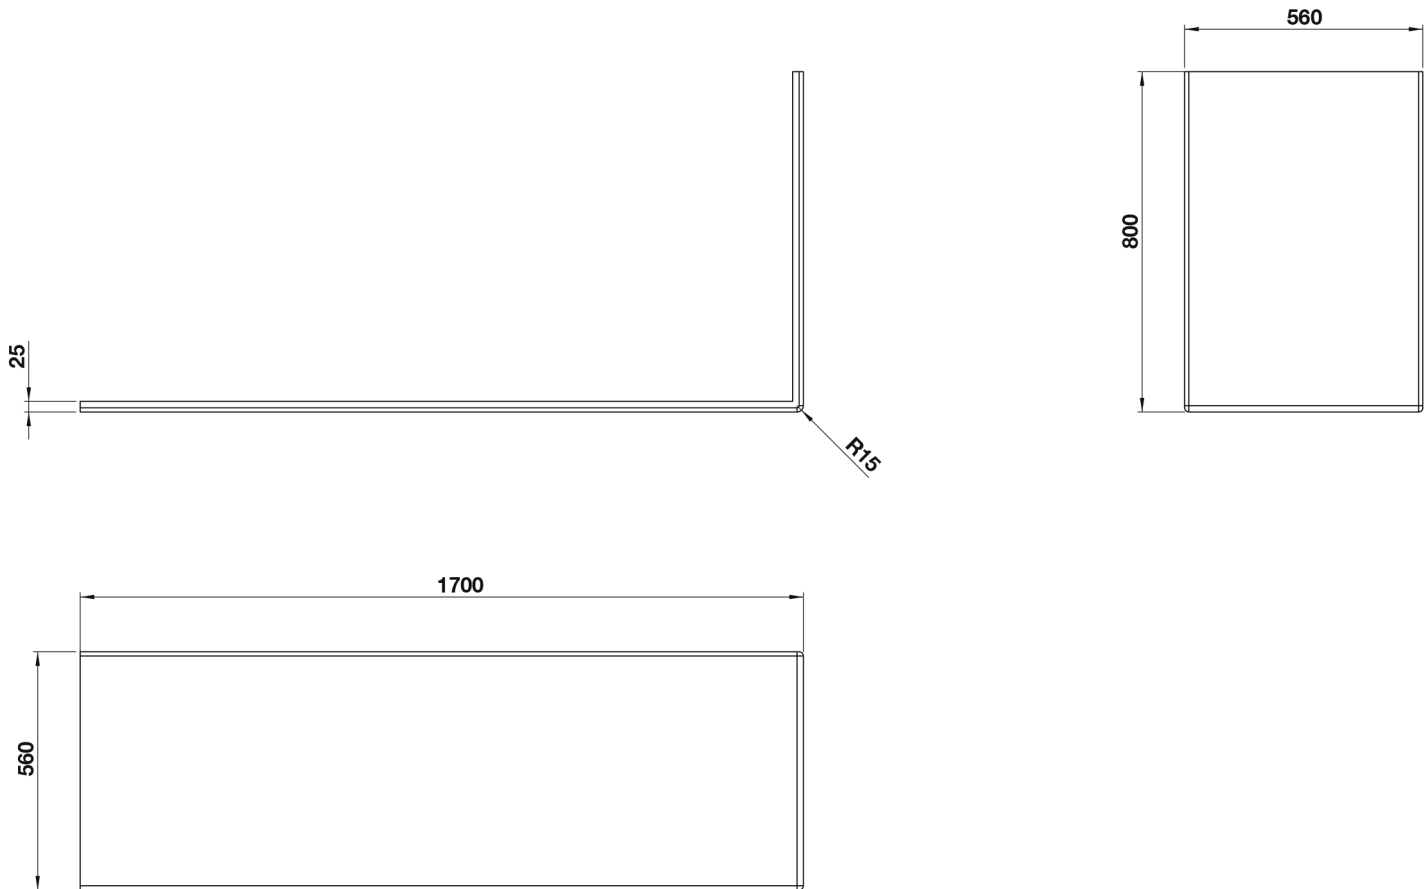

# Lorenzo Series

**tissino**

Designed to Inspire  
Made to Experience

1700 x 800 x 560 L Shape Panel

**tissino**

T 0345 582 8000  
E [info@tissino.co.uk](mailto:info@tissino.co.uk)  
W [tissino.co.uk](http://tissino.co.uk)