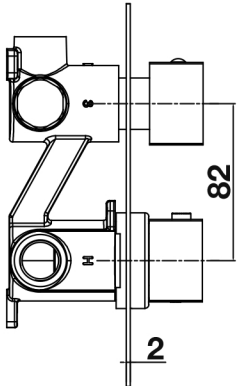

Elvo Series

TISSINO

Designed to Inspire
Made to Experience

Elvo Dual handle thermostatic shower valve with diverter (3 outlets) - Square

TEV-203-CP - Chrome
TEV-203-MN - Matt Black

TISSINO

T 0345 582 8000
E info@tissino.co.uk
W tissino.co.uk