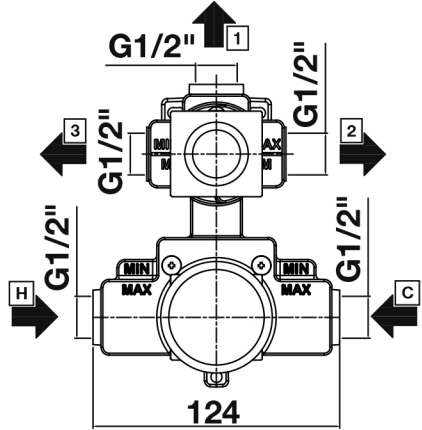

Elvo Series

TISSINO

Designed to Inspire
Made to Experience

Elvo Dual handle thermostatic shower valve with diverter (3 outlets) - Square

TEV-203-CP - Chrome
TEV-203-MN - Matt Black

TISSINO

T 0345 582 8000
E info@tissino.co.uk
W tissino.co.uk