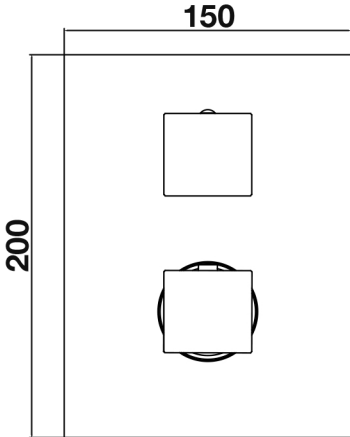

Elvo Series

TISSINO

Designed to Inspire
Made to Experience

Elvo Dual handle thermostatic shower valve with diverter (3 outlets) - Square

TEV-203-CP - Chrome
TEV-203-MN - Matt Black

TISSINO

T 0345 582 8000
E info@tissino.co.uk
W tissino.co.uk