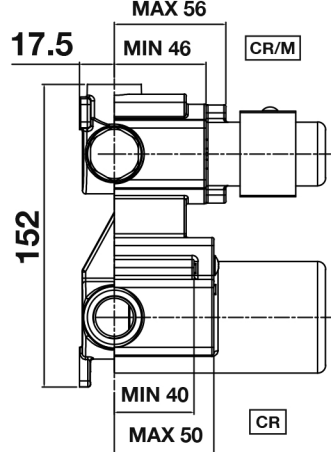

Elvo Series

TISSINO

Designed to Inspire
Made to Experience

Elvo Dual handle thermostatic shower valve with diverter (3 outlets) - Square

TEV-203-CP - Chrome
TEV-203-MN - Matt Black

TISSINO

T 0345 582 8000
E info@tissino.co.uk
W tissino.co.uk